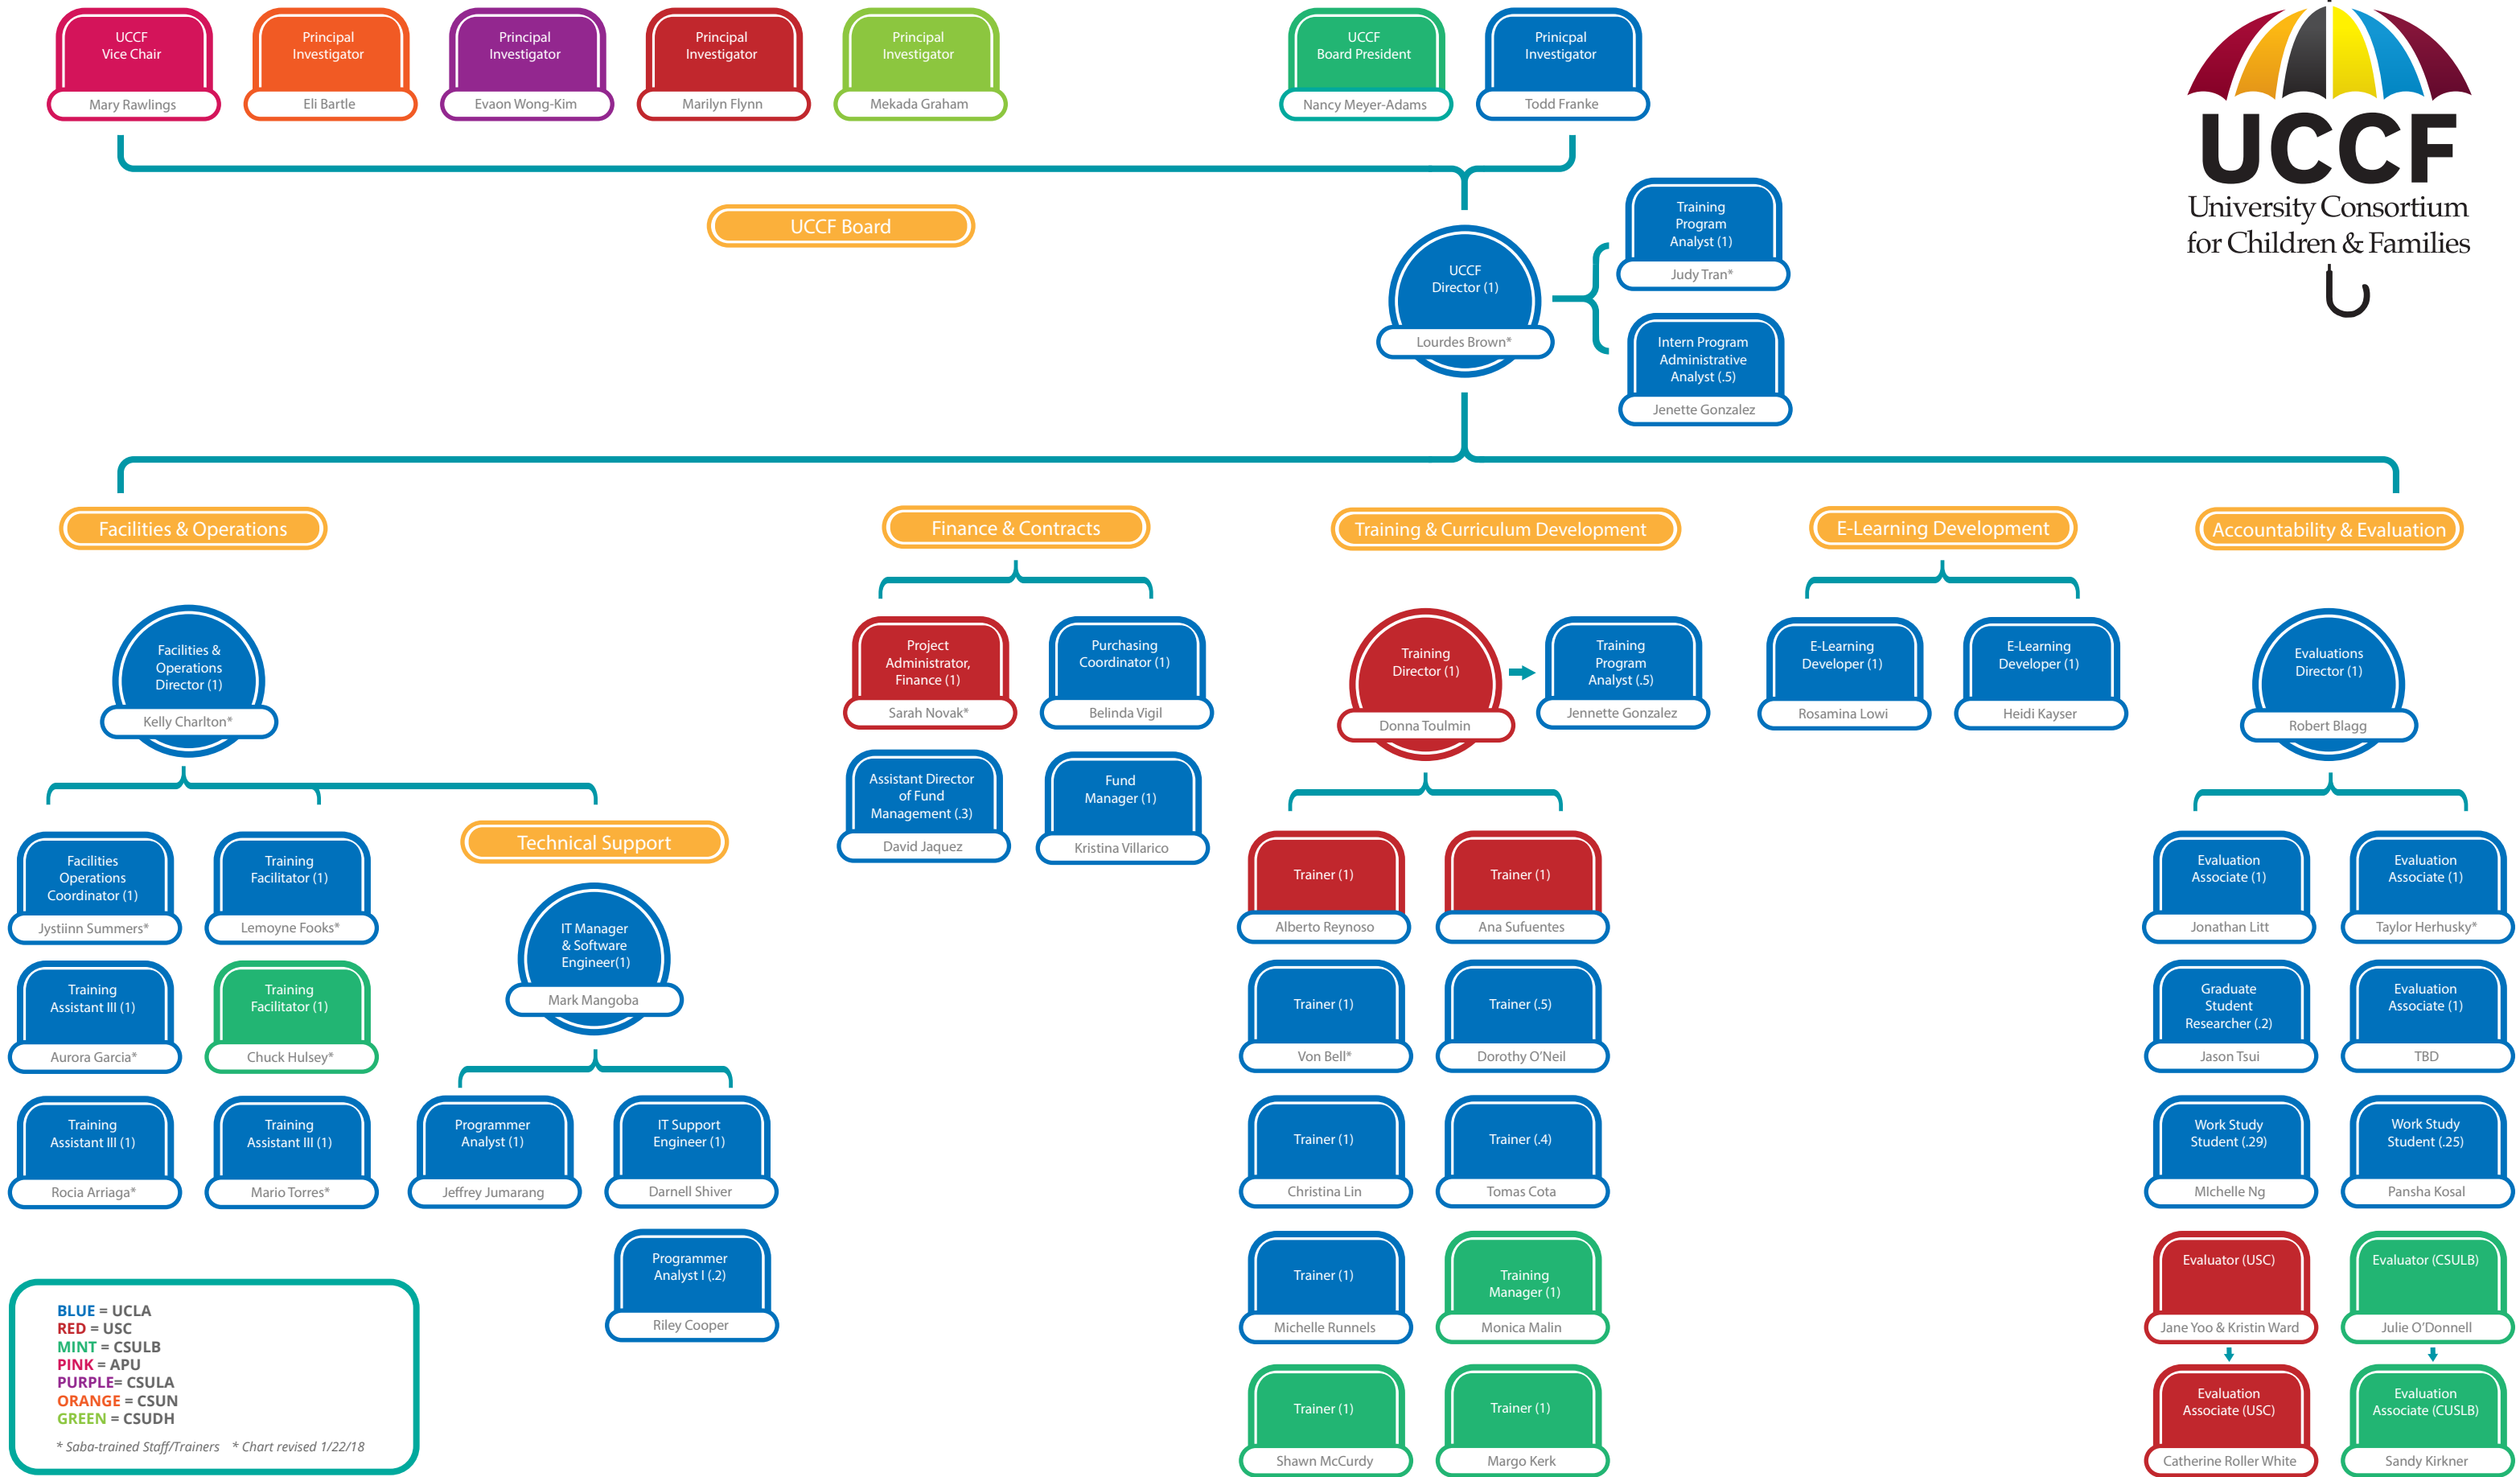

UCCF Training Center Organizational Chart

BLUE = UCLA
RED = USC
MINT = CSULB
PINK = APU
PURPLE = CSULA
ORANGE = CSUN
GREEN = CSUDH
 * Saba-trained Staff/Trainers * Chart revised 1/22/18